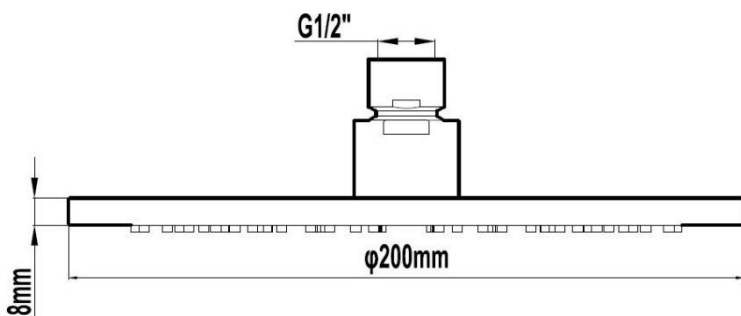

Harmony

BASSINI

SHOWER HEAD

PRODUCT CODE: 423426

FINISH: CHROME

TECHNICAL SPECIFICATIONS

SPECIFICATIONS

RANGE:

BASSINI

PRODUCT:

ROUND SHOWER HEAD

GALVIN CODE

423426

AVAILABLE FINISHES:

CHROME

WELS RATING: