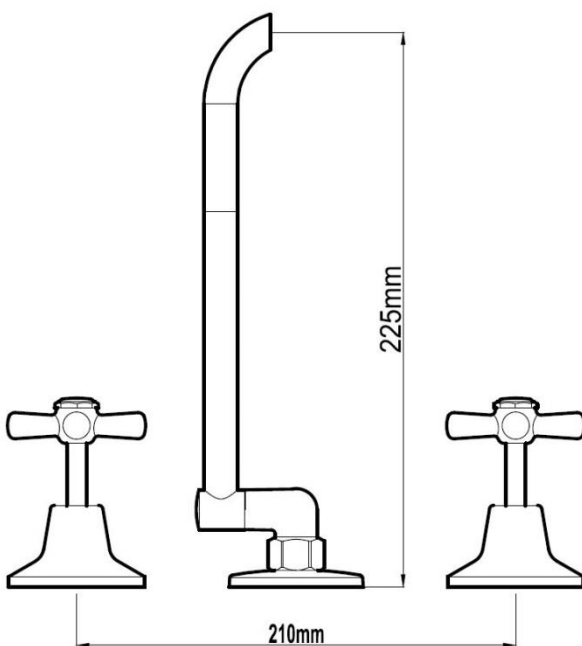

Harmony

LATILLA

LAUNDRY SET

PRODUCT CODE: 13144

FINISH: CHROME

TECHNICAL SPECIFICATIONS

SPECIFICATIONS

RANGE:

LATILLA

PRODUCT:

LAUNDRY SET

GALVIN CODE

13144

AVAILABLE FINISHES:

CHROME

WELS RATING: