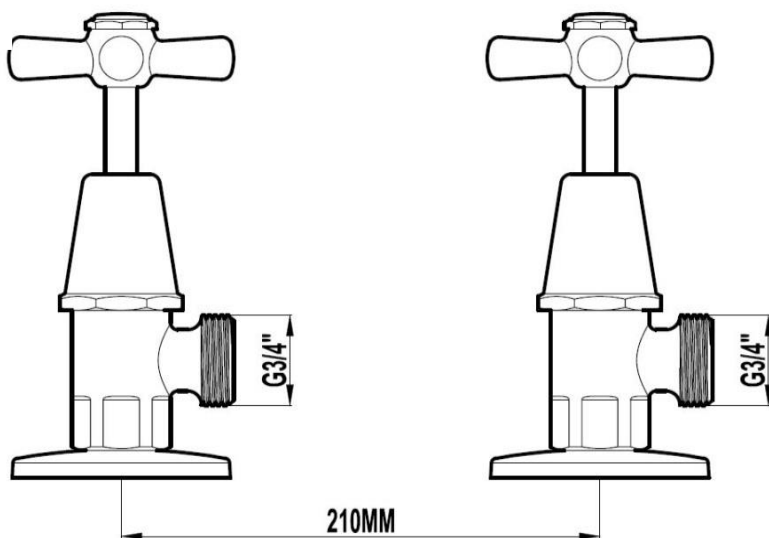

Harmony

LATTILA (EZI)

WASHING MACHINE STOPS

PRODUCT CODE: 13102

FINISH: CHROME

TECHNICAL SPECIFICATIONS

SPECIFICATIONS

RANGE:

LATTILA EZI

PRODUCT:

WASHING MACHINE STOPS

GALVIN CODE

13102

AVAILABLE FINISHES:

CHROME

WELS RATING: