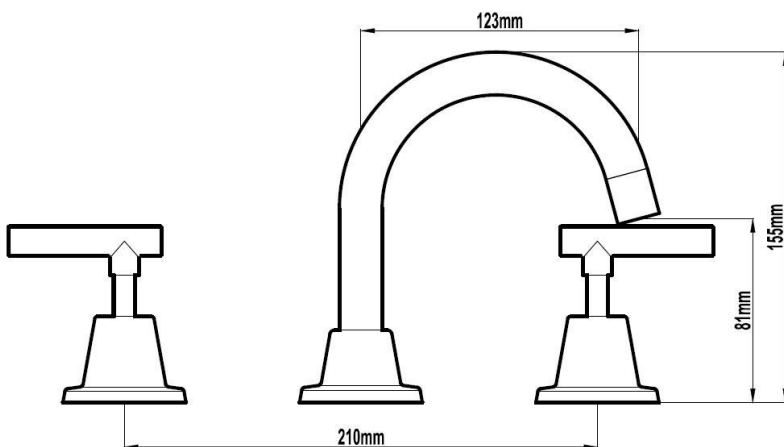

Harmony

MENO MTX LEVER

BASIN SET

PRODUCT CODE: 423608

FINISH: CHROME

TECHNICAL SPECIFICATIONS

SPECIFICATIONS

RANGE:
MENO MTX LEVER

PRODUCT:
BASIN SET

GALVIN CODE
423608

AVAILABLE FINISHES:
CHROME

WELS RATING:
3 STARS