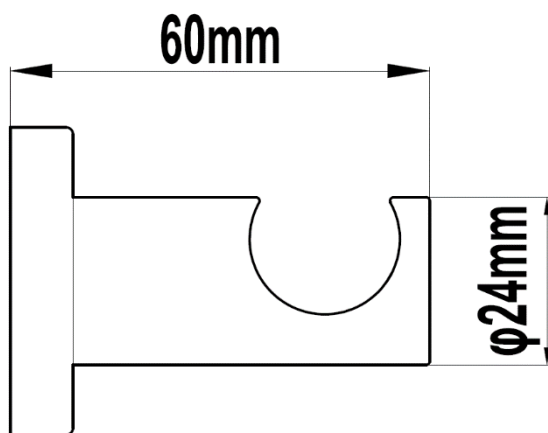

Harmony

MENO

ROBE HOOK

PRODUCT CODE: 940163

FINISH: CHROME

TECHNICAL SPECIFICATIONS

SPECIFICATIONS

RANGE:

MENO

PRODUCT:

ROBE HOOK

GALVIN CODE

940163

AVAILABLE FINISHES:

CHROME

WELS RATING: