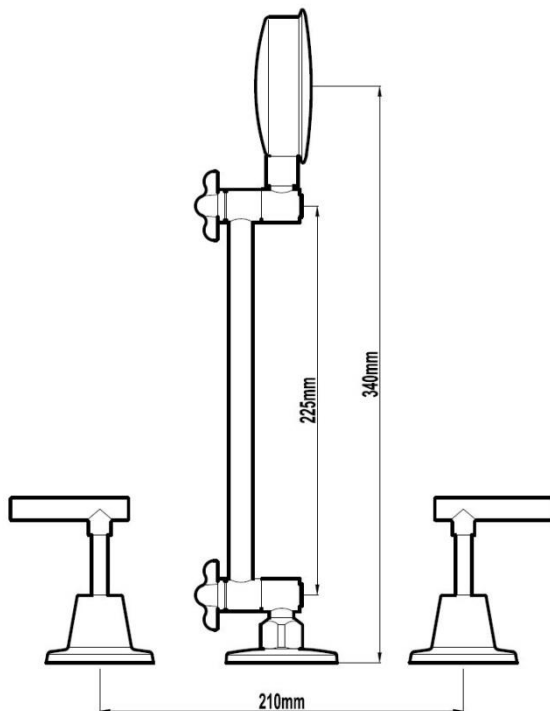

Harmony

MENO MTX LEVER

SHOWER SET

PRODUCT CODE: 423689

FINISH: BLACK

TECHNICAL SPECIFICATIONS

SPECIFICATIONS

RANGE:
MENO MTX LEVER

PRODUCT:
SHOWER SET

GALVIN CODE
423689

AVAILABLE FINISHES:
BLACK

WELS RATING:
3 STARS