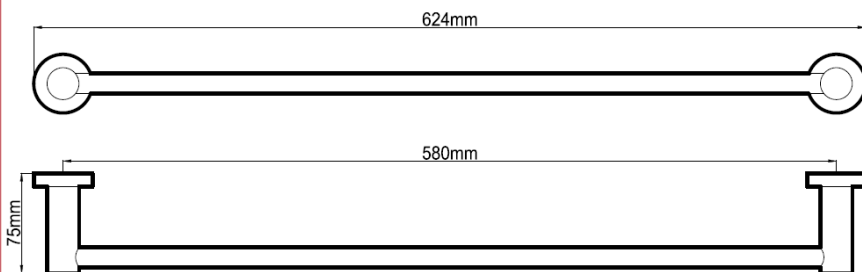

Harmony

MENO

SINGLE TOWEL RAIL

PRODUCT CODE: 904209

FINISH: BLACK

TECHNICAL SPECIFICATIONS

SPECIFICATIONS

RANGE:

MENO

PRODUCT:

SINGLE TOWEL RAIL 600

GALVIN CODE

904209

AVAILABLE FINISHES:

BLACK

WELS RATING: