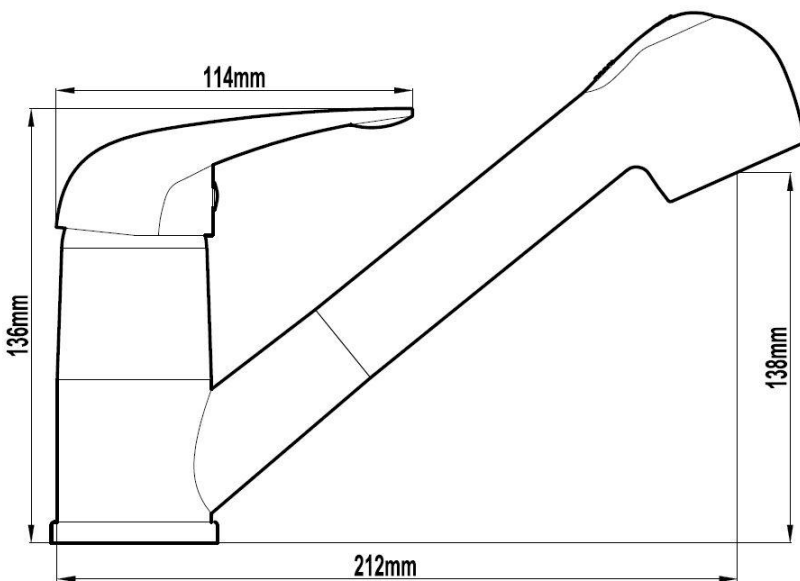

Harmony

MENO

SINK MIXER

PRODUCT CODE: 424234

FINISH: CHROME

TECHNICAL SPECIFICATIONS

SPECIFICATIONS

RANGE: