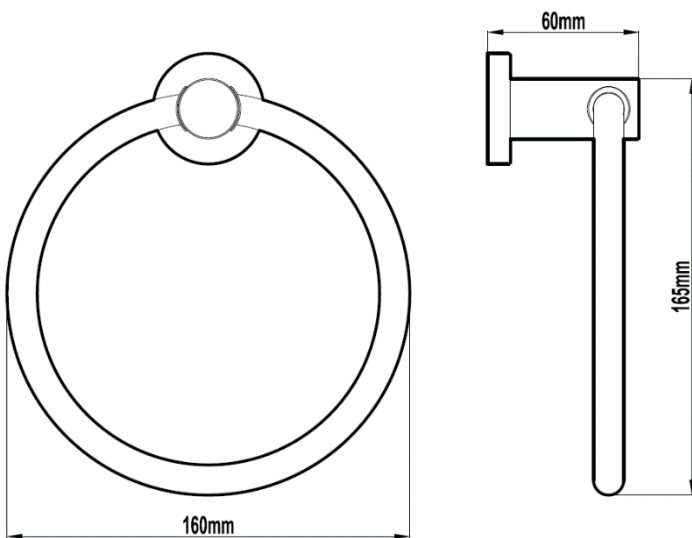

Harmony

MENO

TOWEL RING

PRODUCT CODE: 904201

FINISH: BLACK

TECHNICAL SPECIFICATIONS

SPECIFICATIONS

RANGE:

MENO

PRODUCT:

TOWEL RING

GALVIN CODE

904201

AVAILABLE FINISHES:

BLACK

WELS RATING: