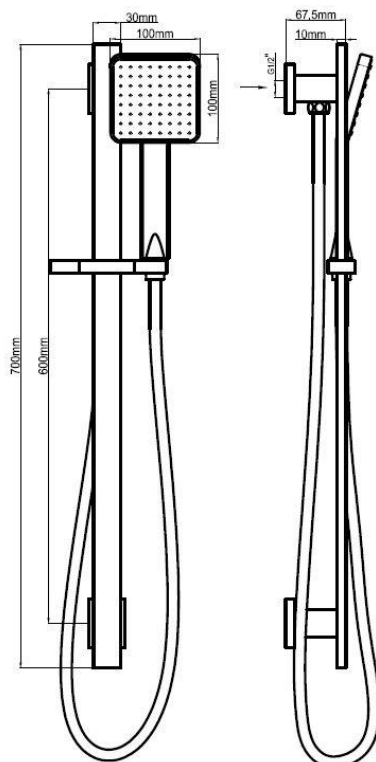

Harmony

NARDINI

RAIL SHOWER

PRODUCT CODE: 425639

FINISH: CHROME

TECHNICAL SPECIFICATIONS

SPECIFICATIONS

RANGE:
NARDINI

PRODUCT:
INTERGRATED RAIL SHOWER

GALVIN CODE
425639

AVAILABLE FINISHES:
CHROME

WELS RATING:
3 STARS