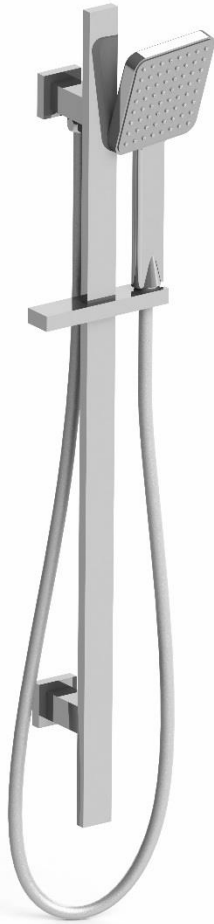

Harmony

NARDINI

RAIL SHOWER

PRODUCT CODE: 425639

FINISH: CHROME

TECHNICAL SPECIFICATIONS

SPECIFICATIONS

RANGE:
NARDINI

PRODUCT:
INTERGRATED RAIL SHOWER

GALVIN CODE
425639

AVAILABLE FINISHES:
CHROME

WELS RATING:
3 STARS