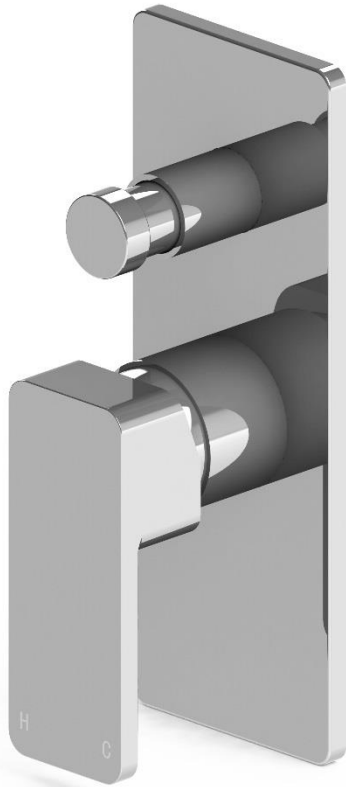

Harmony

RONDO SOLID

WALL DIVERTOR MIXER

PRODUCT CODE: 424172

FINISH: CHROME

TECHNICAL SPECIFICATIONS

SPECIFICATIONS

RANGE:

RONDO SOLID

PRODUCT:

WALL DIVERTOR MIXER

GALVIN CODE

424172

AVAILABLE FINISHES:

CHROME

WELS RATING: