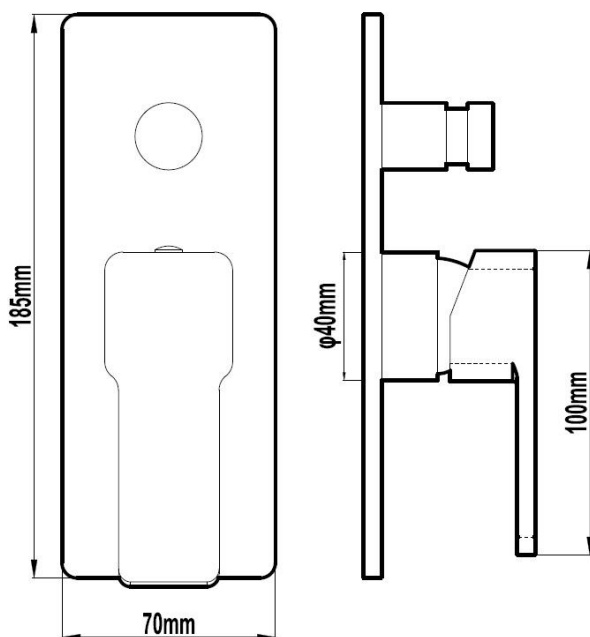

Harmony

RONDO SOLID

WALL DIVERTOR MIXER

PRODUCT CODE: 424172

FINISH: CHROME

TECHNICAL SPECIFICATIONS

SPECIFICATIONS

RANGE:

RONDO SOLID

PRODUCT:

WALL DIVERTOR MIXER

GALVIN CODE

424172

AVAILABLE FINISHES:

CHROME

WELS RATING: