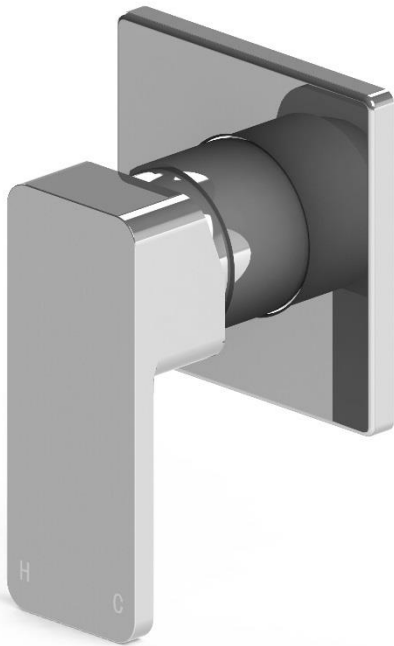

Harmony

RONDO SOLID

WALL MIXER

PRODUCT CODE: 424168

FINISH: CHROME

TECHNICAL SPECIFICATIONS

SPECIFICATIONS

RANGE:
RONDO SOLID

PRODUCT:
WALL MIXER

GALVIN CODE
424168

AVAILABLE FINISHES:
CHROME

WELS RATING:
N/A