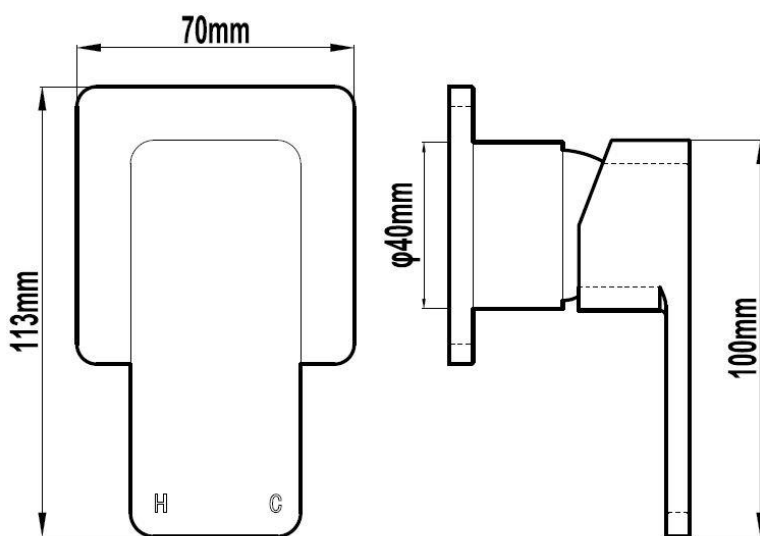

Harmony

RONDO SOLID

WALL MIXER

PRODUCT CODE: 424168

FINISH: CHROME

TECHNICAL SPECIFICATIONS

SPECIFICATIONS

RANGE:
RONDO SOLID

PRODUCT:
WALL MIXER

GALVIN CODE
424168

AVAILABLE FINISHES:
CHROME

WELS RATING:
N/A