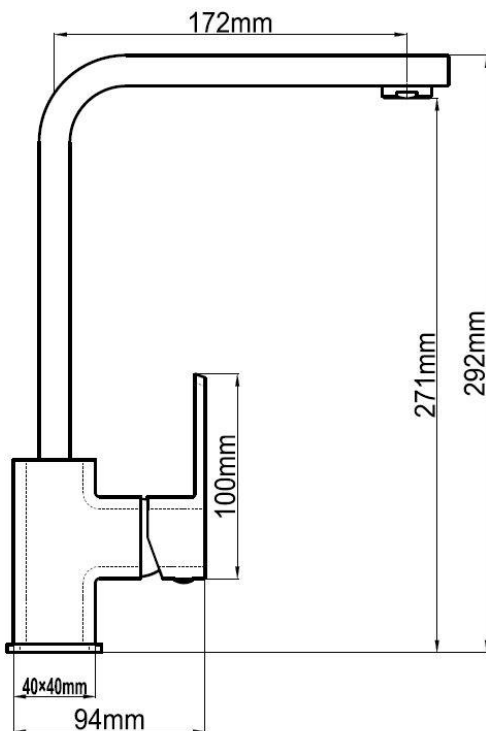

Harmony

RONDO SOLID

SINK MIXER

PRODUCT CODE: 424150

FINISH: CHROME

TECHNICAL SPECIFICATIONS

SPECIFICATIONS

RANGE:

RONDO SOLID

PRODUCT:

SINK MIXER

GALVIN CODE

424150

AVAILABLE FINISHES:

CHROME

WELS RATING: