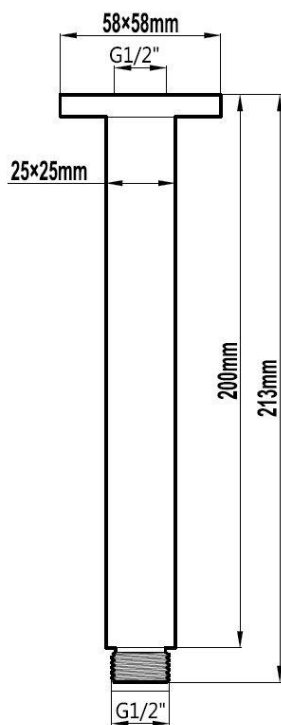

Harmony

RONDO

CEILING ARM

PRODUCT CODE: 423491

FINISH: CHROME

TECHNICAL SPECIFICATIONS

SPECIFICATIONS

RANGE:
RONDO

PRODUCT:
CEILING ARM

GALVIN CODE
423491

AVAILABLE FINISHES:
CHROME

WELS RATING:
N/A