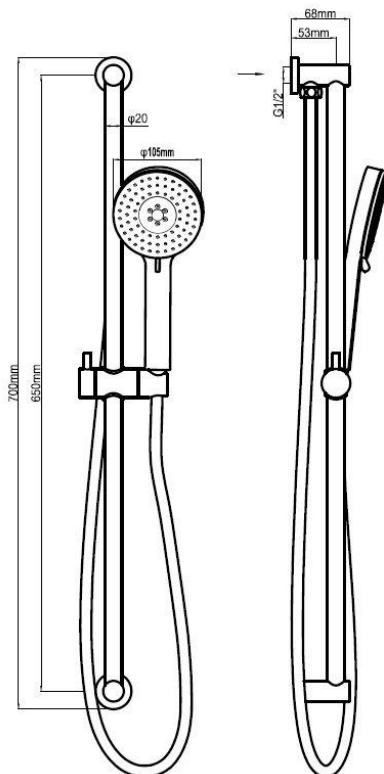

## SENZA

INTEGRATED RAIL SHOWER

PRODUCT CODE: 425647

FINISH: BLACK

## TECHNICAL SPECIFICATIONS

## SPECIFICATIONS

RANGE:

SENZA

PRODUCT:

INTERGRATED RAIL SHOWER

GALVIN CODE

425647

AVAILABLE FINISHES: