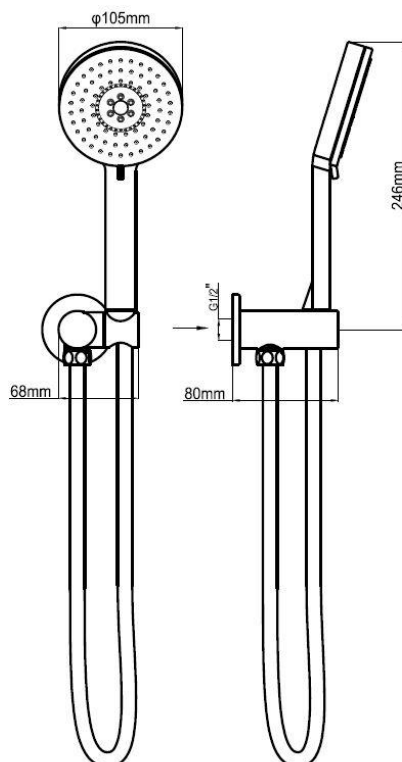

Harmony

SENZA

HAND SHOWER

PRODUCT CODE: 291088

FINISH: CHROME

TECHNICAL SPECIFICATIONS

SPECIFICATIONS

RANGE:

SENZA

PRODUCT:

HAND SHOWER

GALVIN CODE

291088

AVAILABLE FINISHES:

CHROME

WELS RATING: