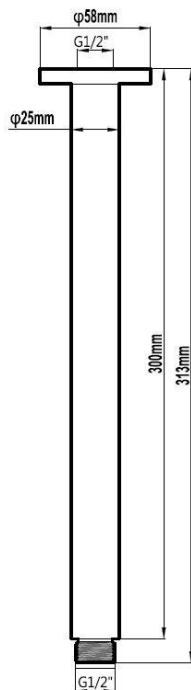

Harmony

SENZA

CEILING ARM

PRODUCT CODE: 423467

FINISH: CHROME

TECHNICAL SPECIFICATIONS

SPECIFICATIONS

RANGE:
SENZA

PRODUCT:
CEILING ARM

GALVIN CODE
423467

AVAILABLE FINISHES:
CHROME

WELS RATING:
N/A