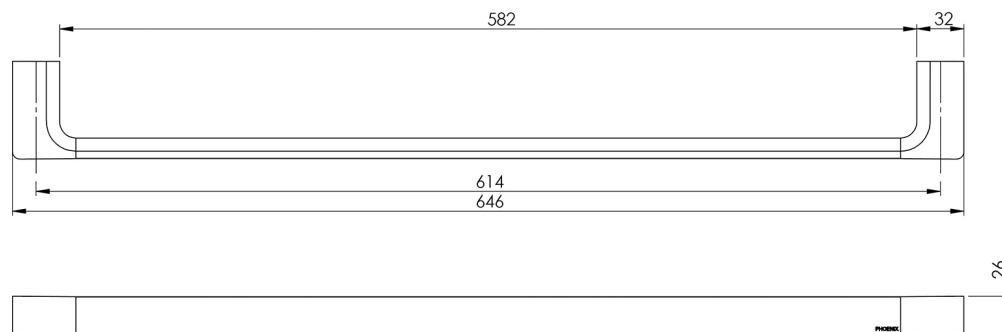

## GLOSS SINGLE TOWEL RAIL 600MM

## SPECIFICATIONS