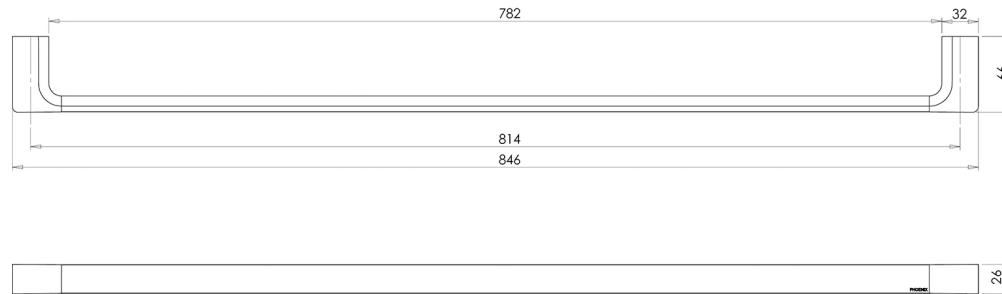

GLOSS

GLOSS SINGLE TOWEL RAIL 800MM

SPECIFICATIONS

AVAILABLE IN

GS802
Chrome

GS802-40
Brushed Nickel

GS802 MB
Matte Black

GS802-12
Brushed Gold