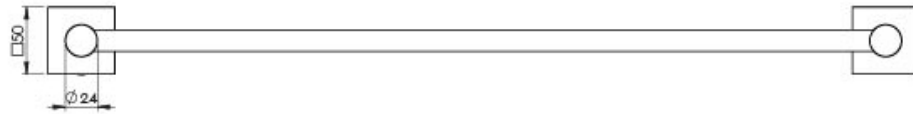

RADII

RADII DOUBLE TOWEL RAIL 600MM SQUARE PLATE

SPECIFICATIONS

AVAILABLE IN

RS813 CHR
Chrome

RS813 BN
Brushed Nickel

RS813 GM
Gun Metal

RS813 MB
Matte Black