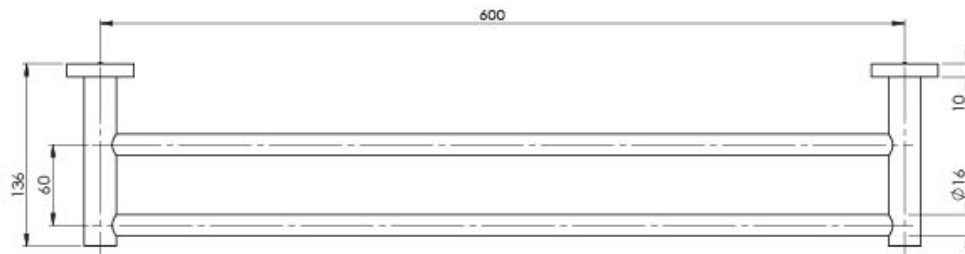

RADII

RADII DOUBLE TOWEL RAIL 600MM SQUARE PLATE

SPECIFICATIONS

AVAILABLE IN

RS813 CHR
Chrome

RS813 BN
Brushed Nickel

RS813 GM
Gun Metal

RS813 MB
Matte Black