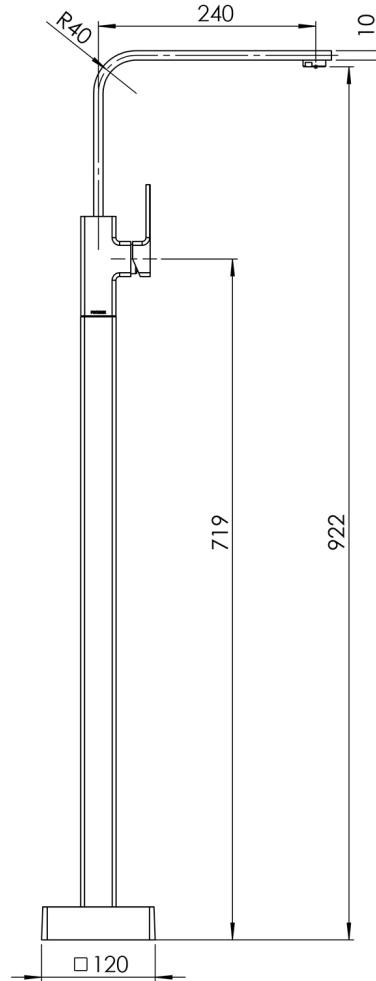

RADII

RADII FLOOR MOUNTED BATH MIXER

SPECIFICATIONS

AVAILABLE IN

RA745 CHR
Chrome

INFORMATION

Temperature Rating
1 - 75°C

Pressure Rating
150 - 500kPa