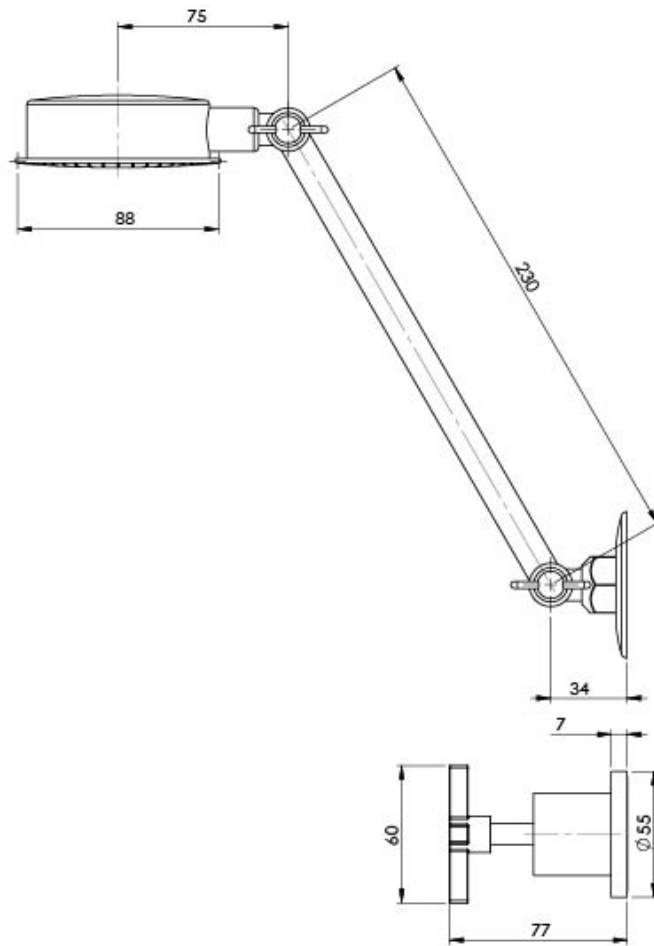

RADII

RADII SHOWER SET

SPECIFICATIONS

AVAILABLE IN

RA220 CHR
Chrome

INFORMATION

Temperature Rating
1 - 75°C

Pressure Rating
150 - 500kPa