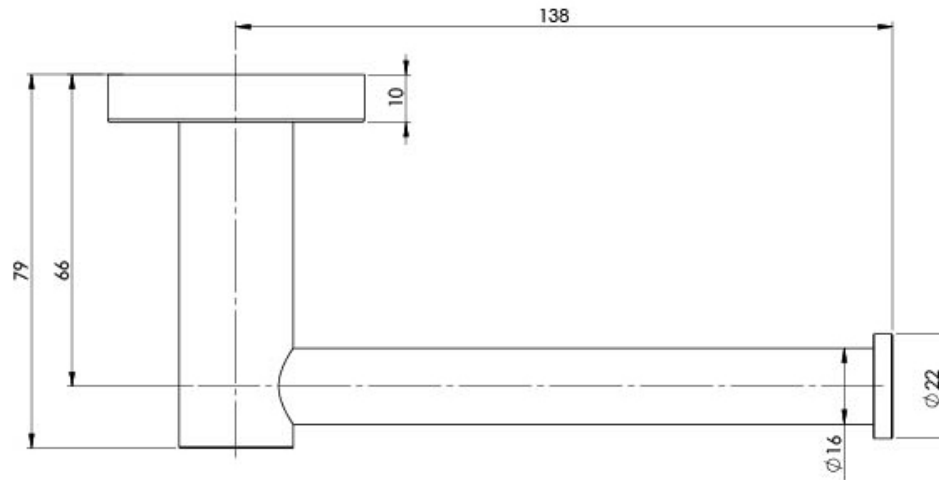

RADII

RADII TOILET ROLL HOLDER ROUND PLATE

SPECIFICATIONS

AVAILABLE IN

RA892 CHR
Chrome

RA892 BN
Brushed Nickel

RA892 GM
Gun Metal

RA892 MB
Matte Black