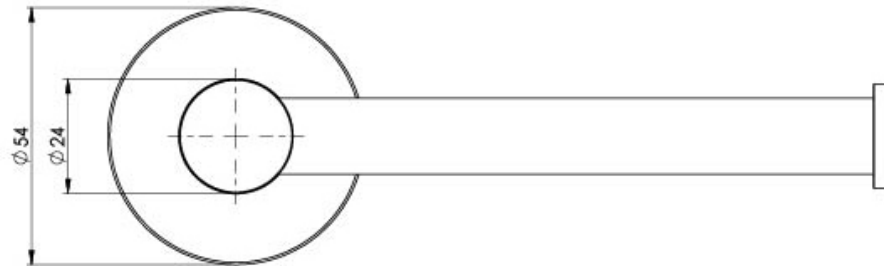

RADII

RADII TOILET ROLL HOLDER ROUND PLATE

SPECIFICATIONS

AVAILABLE IN

RA892 CHR
Chrome

RA892 BN
Brushed Nickel

RA892 GM
Gun Metal

RA892 MB
Matte Black