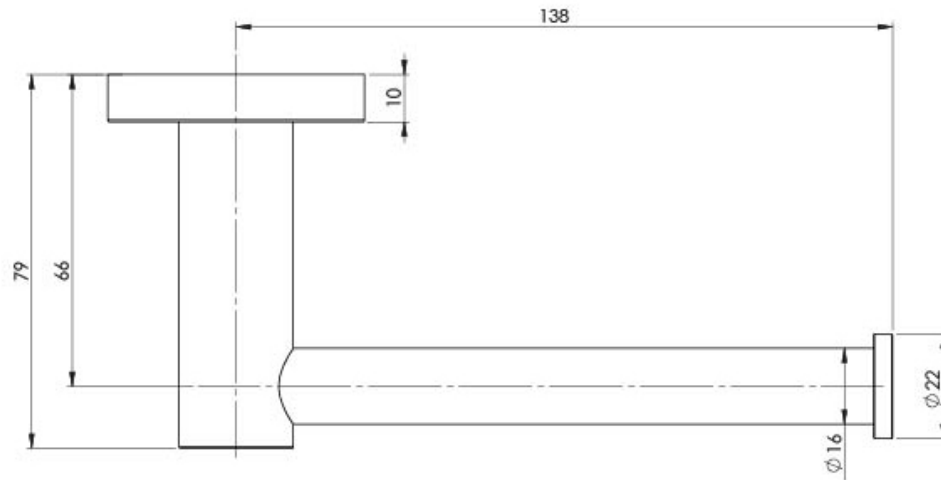

RADII

RADII TOILET ROLL HOLDER SQUARE PLATE

SPECIFICATIONS

AVAILABLE IN

RS892 CHR
Chrome

RS892 BN
Brushed Nickel

RS892 GM
Gun Metal

RS892 MB
Matte Black