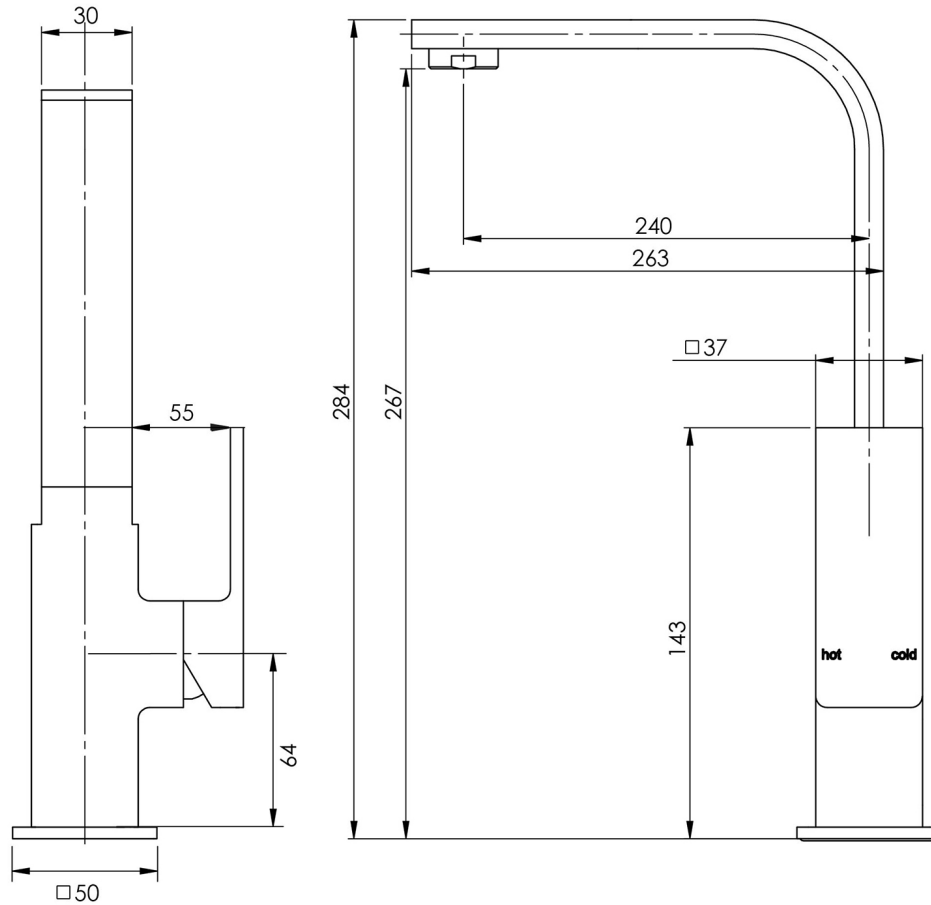

RADII

RADII SINK MIXER 240MM

SPECIFICATIONS

AVAILABLE IN

RA730 CHR
Chrome

INFORMATION

Temperature Rating
1 - 75°C

Pressure Rating
150 - 500kPa