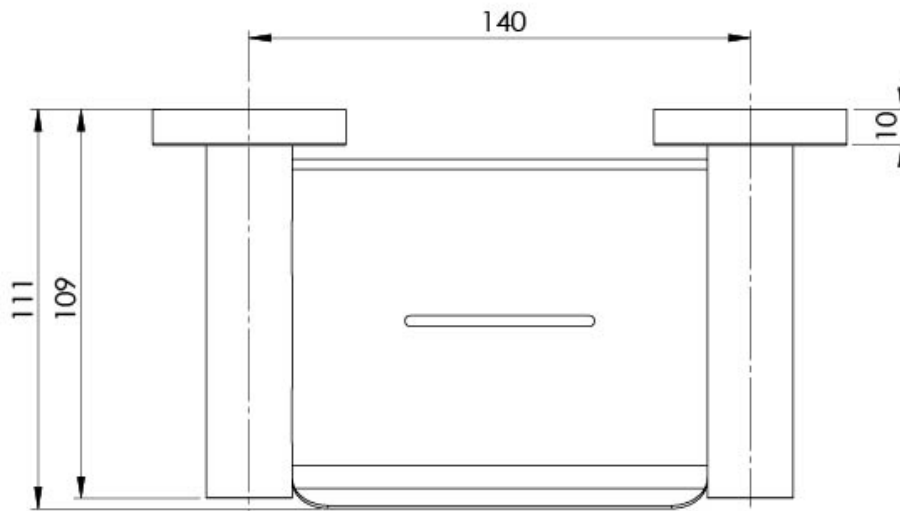

RADII

RADII SOAP DISH ROUND PLATE

SPECIFICATIONS

AVAILABLE IN

RA895 CHR
Chrome

RA895 BN
Brushed Nickel

RA895 GM
Gun Metal

RA895 MB
Matte Black

RA895-12
Brushed Gold

INFORMATION