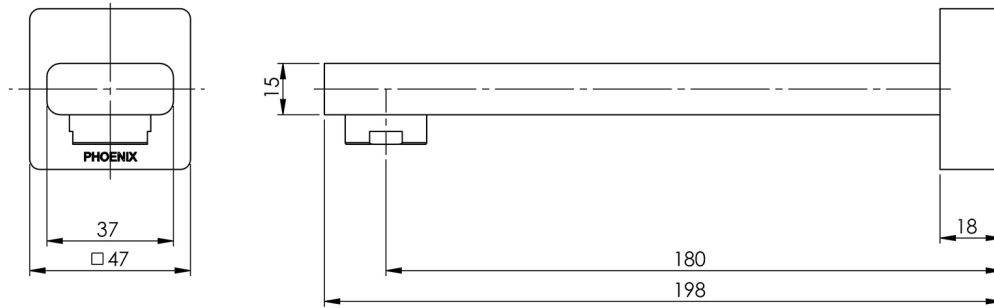

RADII

RADII WALL BATH OUTLET 180MM

SPECIFICATIONS

AVAILABLE IN

RA776 CHR
Chrome

INFORMATION

Temperature Rating
1 - 75°C

Pressure Rating
150 - 500kPa