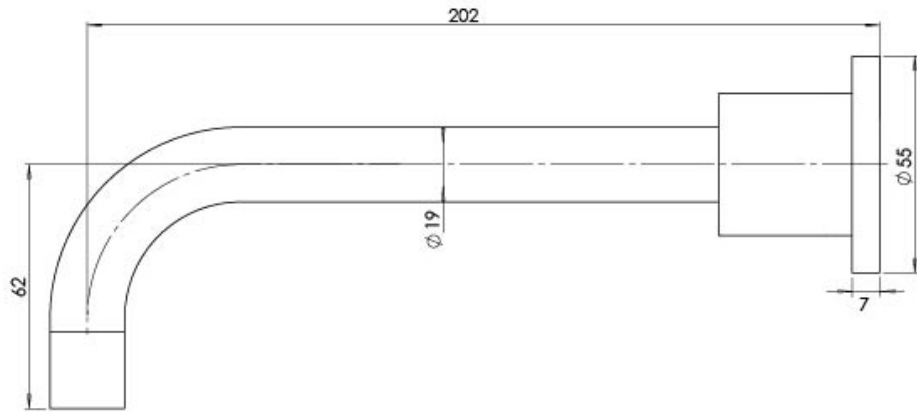

RADII

RADII BATH OUTLET 180MM

SPECIFICATIONS

AVAILABLE IN

RA071 CHR
Chrome

INFORMATION

Temperature Rating
1 - 75°C

Pressure Rating
150 - 500kPa

MAINTENANCE AND CARE:

- All surfaces should be cleaned with mild liquid detergent or soap and water.
- Do not use cream cleaners or citrus based cleaning products, as they are abrasive.
- Use of unsuitable cleaning agents may damage the surface.
- Any damage caused in this way will not be covered by warranty.

Please visit <https://www.phoenixtapware.com.au/warranty> to view the full warranty