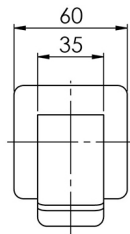

RUSH

RUSH WALL BATH OUTLET 280MM

SPECIFICATIONS

AVAILABLE IN

RU772 CHR
Chrome

RU772 MB
Matte Black

INFORMATION

Temperature Rating
1 - 75°C