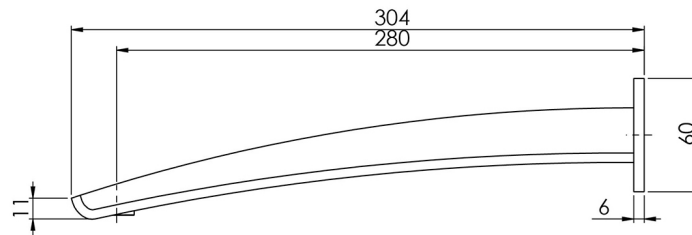

RUSH

RUSH WALL BATH OUTLET 280MM

SPECIFICATIONS

AVAILABLE IN

RU772 CHR
Chrome

RU772 MB
Matte Black

INFORMATION

Temperature Rating
1 - 75°C