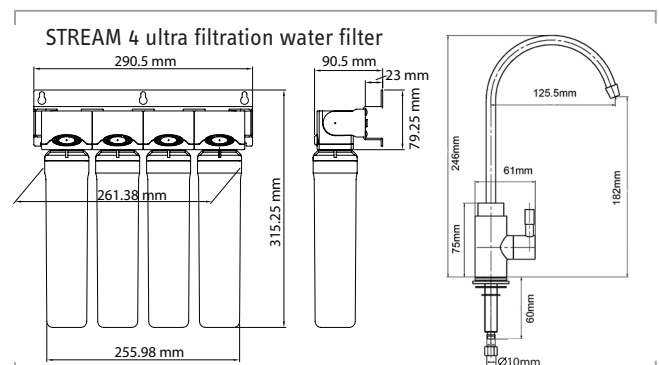

#### WATER FILTER SYSTEM

Model number	STREAM 4
Installation requirements	AS/NZS3500 & local requirements
Type of installation	Under sink
Permissible operating pressure	350kPa
Height	315.25 mm
Width	290.5 mm
Depth	90.5 mm
Approvals	WaterMark Lic No. WMKA22044, AS/NZS3497

Pack includes: Tap x 1, manifold and cartridges x 1, 350kPa PLV x 1, Tap fixing kit x 1, Plastic tube (1.5m  $\varnothing$  1/4") x 1, L connector x 1, Screws and plugs for mounting x 6, Diverter ball valve x 1 & Tube connector x 2