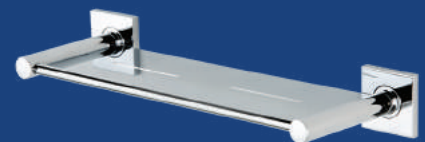

Both Single and Double End Pillars are available in pairs and our Stainless Steel Chrome Plated Rod comes in four different lengths. All End and Centre Pillars suit 19mm Chrome Rod giving you the ability to customize the desired length of your towel rail. If you require an extremely long towel rail our matching Centre Pillar may be added as a central support between End Pillars.

**Round**  
Cover Plate Option

**Square**  
Cover Plate Option

Available in Large or Mini variations

Some combinations include:

Spring Insert Toilet Roll Holder  
EP-C + TRI-C + LSCP-C

Double Towel Rail 1500mm with  
Double Centre Pillar  
DEP-C + DCP-C + (2 x CR-75)

Double Spring Insert Toilet Roll  
Holder  
EP-C + CP-C + (2xTRI-C)

**Diamond**  
Cover Plate Option

Available in Large or Mini variations

By rotating the square cover plate 45 degrees, a stylish diamond cover plate is created. Perfect for a unique look.

Create your own MR Master Rail items:

End Pillars

Chrome Rod

Single towel rail

Shelf (Round)

Mini Cover Plate (Pair)

Square Shelf